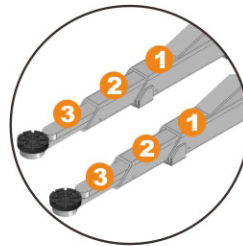

Atlas ATP9 2 Post Lift

The Atlas ATP9 is a 2 post lift with electric locks. It comes with four 3 stage arms, making it one of the most versatile two post lifting solutions available on the market.

The three stage arms, 70mm and 100mm pad extensions included and a lifting capacity of 4000kg makes the APT9 a versatile two post lift

Tech Specs:

Lifting Capacity	4000Kg
Max. Lifting Height	1910mm
Min. Height	110mm
Max Car Width	2616mm
Motor Power	2.2kw, single phase 20amp / 2.2kw 3 phase

three stage arms